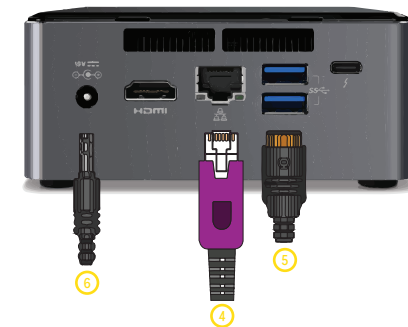

MAIN MUSIC SERVER REAR